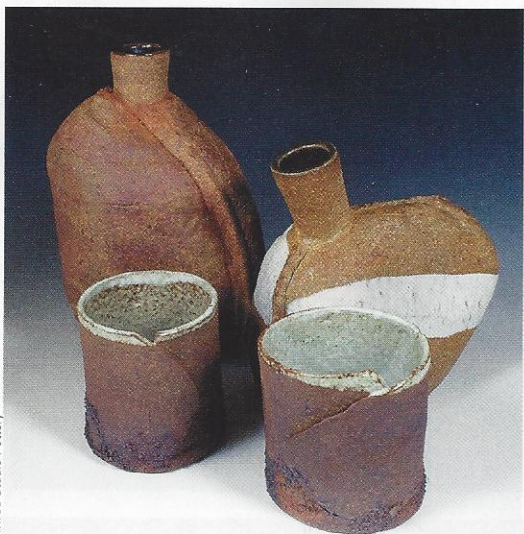

# AMERICAN MADE SHOW PREVIEW GUIDE

JANUARY 16-19, 2015 | WASHINGTON DC

- CERAMICS
- GLASS
- JEWELRY
- MIXED MEDIA
- WEARABLE FIBER
- FASHION ACCESSORIES
- CHILDREN'S PRODUCTS

Gary Bodler Designs

A PREVIEW OF NEW WORK FROM 150+ NEW ARTISTS >>