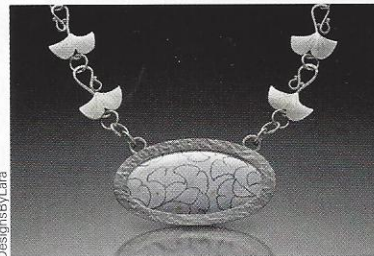

Floweredsky Designs

DesignsByLara