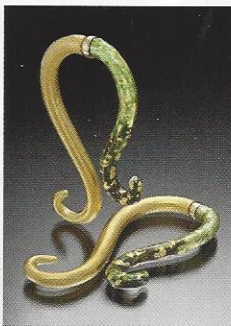

\*PREMIER JEWELER

Shauna Blythe Burke

Hammered By Wendy

Shana Kroiz

Melanie Feerst Studio

Metallist

Alexia Cohen Jewelry & Metalsmithing

LoriMeg Designs